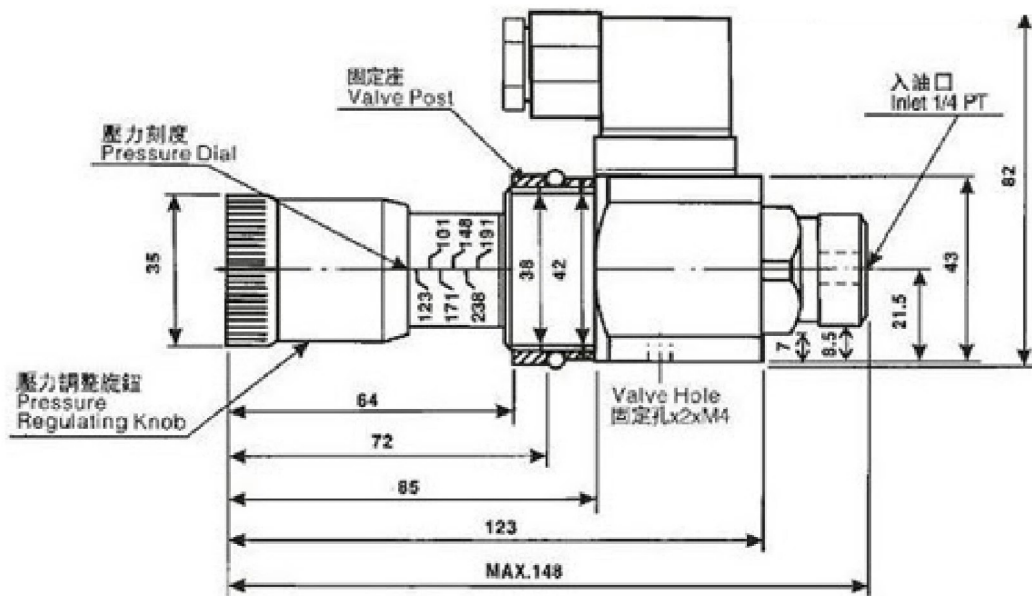

## Pressure Switch

Code No.	Working Pressure	Max Pressure
JCS-02H	60-400kg/cm <sup>2</sup>	400kg/cm <sup>2</sup>
JCS-02N	30-250kg/cm <sup>2</sup>	250kg/cm <sup>2</sup>

## Size Information

UNIT: mm